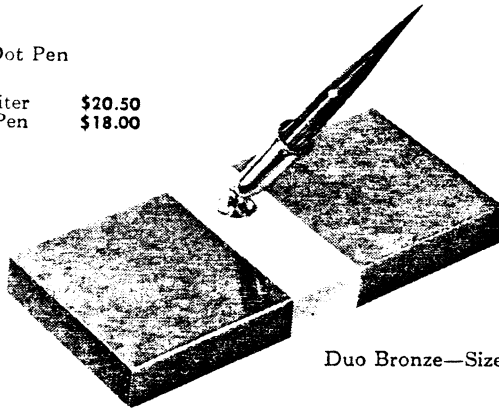

1-22B
With B92SD White Dot Pen
$22.50
With RL4D Stratowriter   **$20.50**
With B55D Sheaffer Pen   **$18.00**

Duo Bronze—Size 3½ in. x 7½ in.